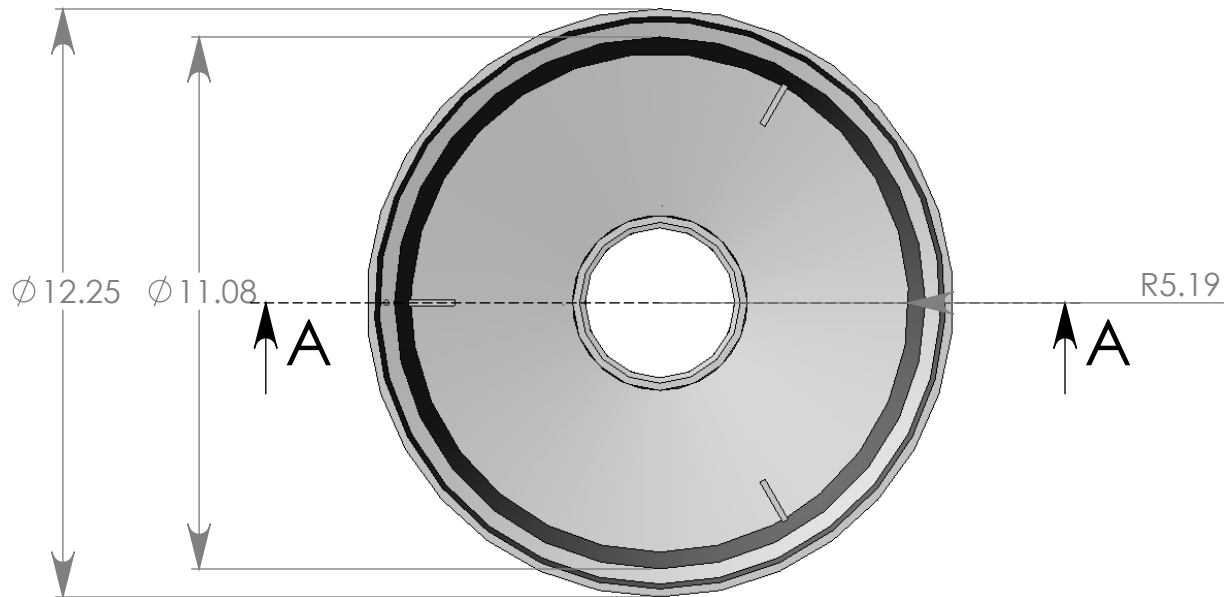

Material: Polyethylene
 Btm Outlet: 3 in.
 Capacity: 1.3 Gallons
 Color: Black

Use with; (FSD-124X-RF, FSD-120X-RF, FSD-120-RST)
 Bottom Outlet Connects to; 3 & 4" S&D Pipe, S&D Hub,
 Corrugated, Triple Wall, and Sch 40

FSD-120-RCB
 Round Catch Basin
 17Oct13