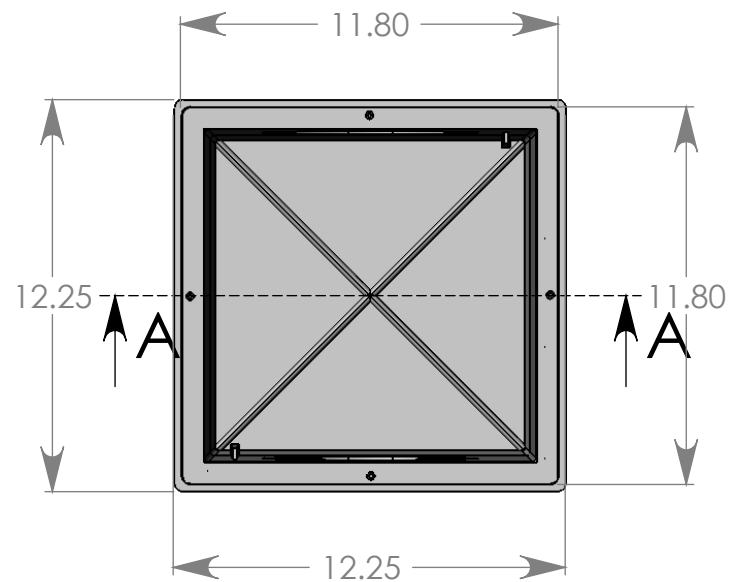

# SECTION A-A

Top View

Score Line  
3 Locations

Material: Polyethylene  
 Outlet: Up to 5, 3" & 4" Uni. Adapter  
 Capacity: 4.6 Gallons  
 Color: Black

- Use with; FSD-UA-001, FSD-120-SF, FSD-124-SF, FSD-120-ST, FSD-UA-PLUG, FSD-120-A, FSD-124-A
- Universal Outlet Connects to; 3 & 4" S&D Pipe, S&D Hub, Corrugated, Triple Wall, and Sch 40

**FSD-120-CB-2**  
**12" Catch Basin**  
 17Feb13