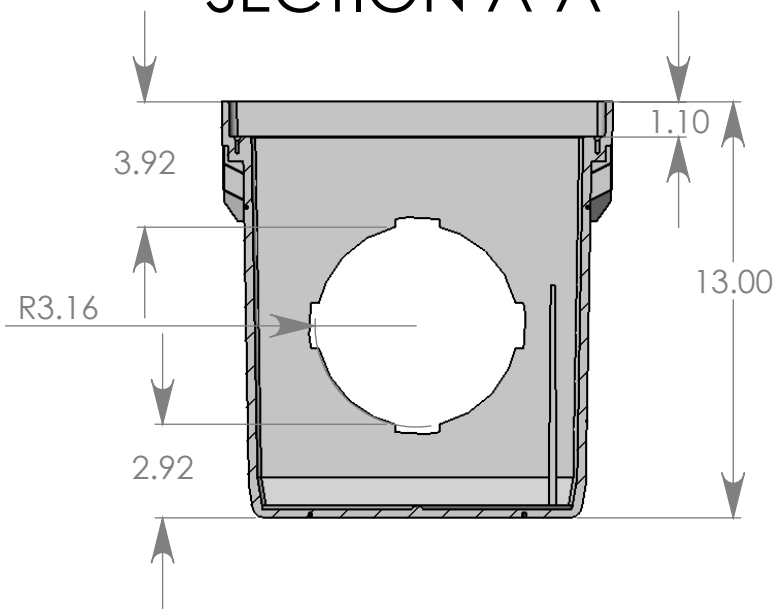

# SECTION A-A

Top View

Score Line  
3 Locations

Material: Polyethylene  
 Outlet: Up to 5, 3" & 4" Uni. Adapter  
 Capacity: 4.6 Gallons  
 Color: Black

- Use with; FSD-UA-001, FSD-120-SF, FSD-124-SF, FSD-120-ST, FSD-UA-PLUG, FSD-120-A, FSD-124-A
- Universal Outlet Connects to; 3 & 4" S&D Pipe, S&D Hub, Corrugated, Triple Wall, and Sch 40

**FSD-120-CB-2**  
**12" Catch Basin**  
 17Feb13