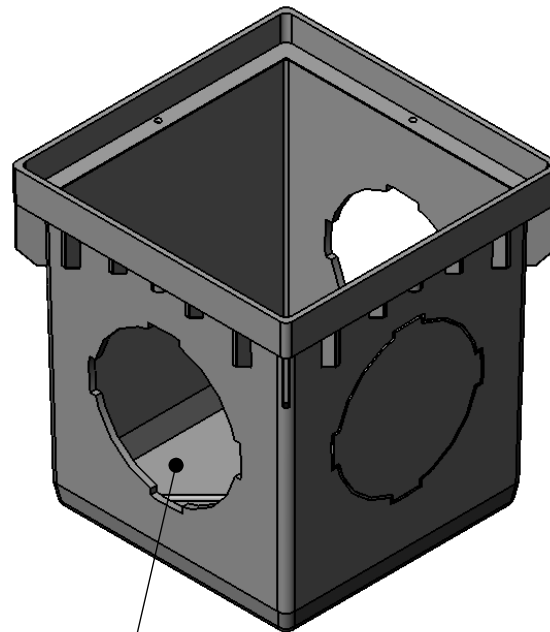

# SECTION A-A

Top View

Score Line  
3 Locations

Material: Polyethylene  
 Outlet: Up to 5, 3" & 4" Uni. Adapter  
 Capacity: 4.6 Gallons  
 Color: Black

- Use with; FSD-UA-001, FSD-120-SF, FSD-124-SF, FSD-120-ST, FSD-UA-PLUG, FSD-120-A, FSD-124-A
- Universal Outlet Connects to; 3 & 4" S&D Pipe, S&D Hub, Corrugated, Triple Wall, and Sch 40

**FSD-120-CB-2**  
**12" Catch Basin**  
 17Feb13