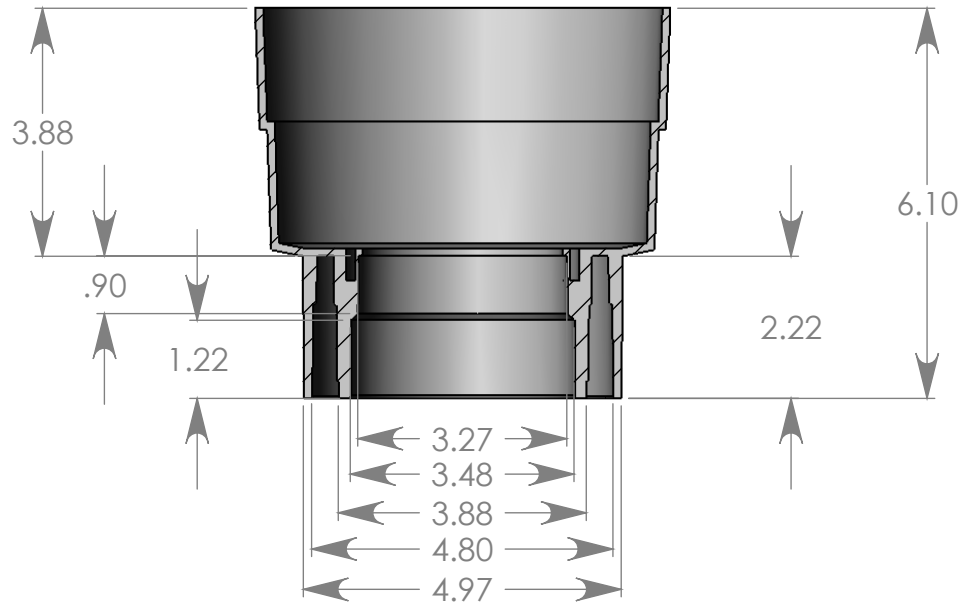

SECTION A-A

Material: Polyethylene
 Outlet: 3" & 4" Btm.
 Capacity: 0.5 Gallons
 Color: Black

- Use with; FSD-060-ST, FSD-064-A, FSD-060-R, FSD-064-R, FSD-080-R, FSD-084-R, FSD-090-S, FSD-094-S
- Bottom Outlet Connects to; 3 & 4" S&D Pipe, S&D Hub, Corrugated, Triple Wall, and Sch 40

FSD-060-CB
 6" Round Catch Basin
 17Oct13