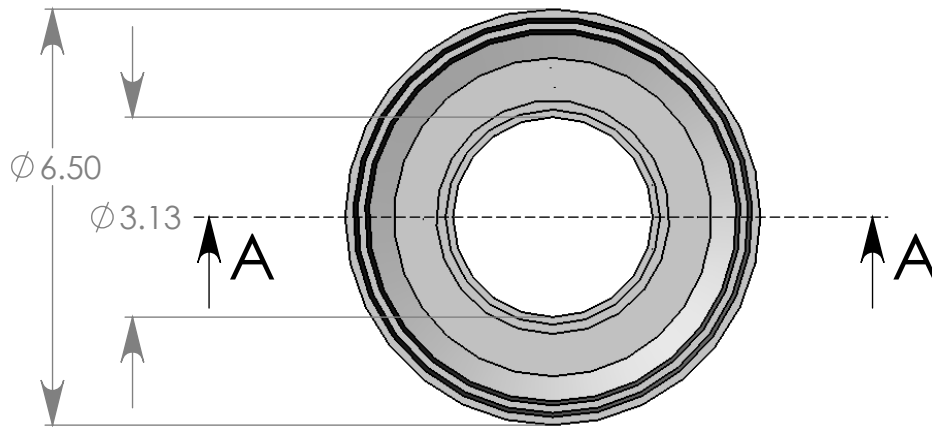

SECTION A-A

Material: Polyethylene
 Outlet: 3" & 4" Btm.
 Capacity: 0.5 Gallons
 Color: Black

- Use with; FSD-060-ST, FSD-064-A, FSD-060-R, FSD-064-R, FSD-080-R, FSD-084-R, FSD-090-S, FSD-094-S
- Bottom Outlet Connects to; 3 & 4" S&D Pipe, S&D Hub, Corrugated, Triple Wall, and Sch 40

FSD-060-CB
 6" Round Catch Basin
 17Oct13